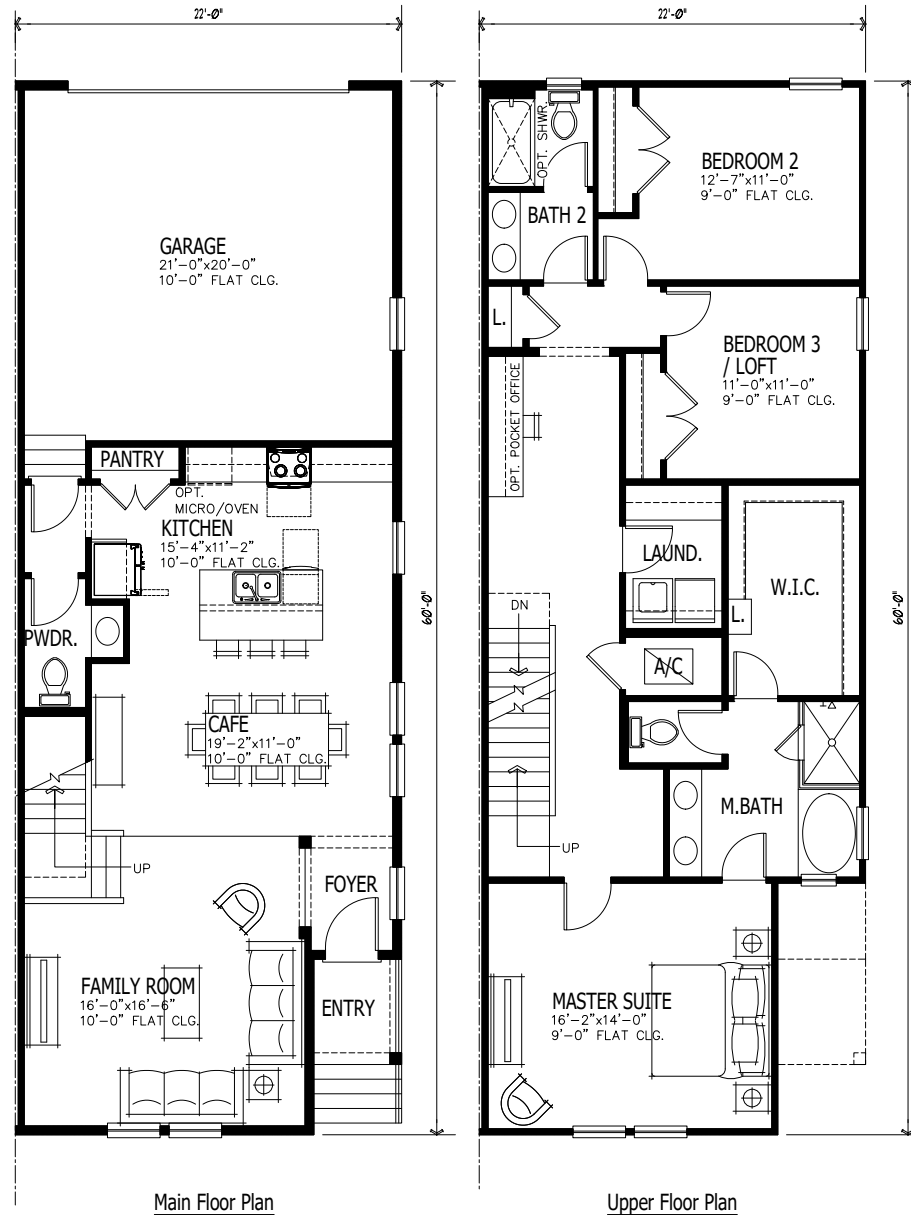

The Dade Floorplan: 2,027 sq. ft.

3 bedrooms & 2.5 baths

Square footage is subject to change prior to final plans being issued and contracts executed.