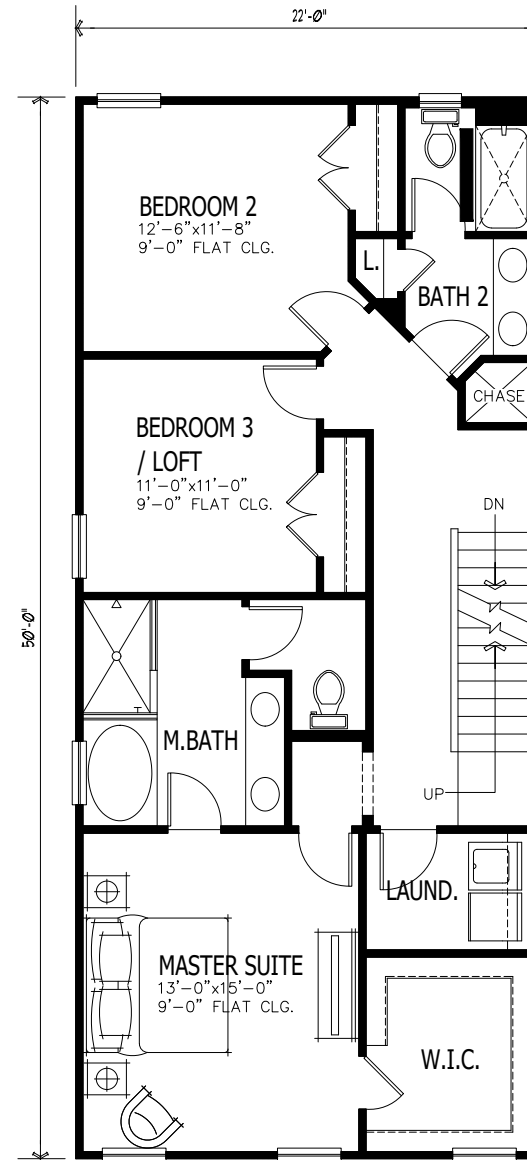

The Centre Floorplan: 2,115 sq. ft.
3 bedrooms & 2.5 baths

A1 Main Floor Plan

A1 Upper Floor Plan

Square footage is subject to change prior to final plans being issued and contracts executed.