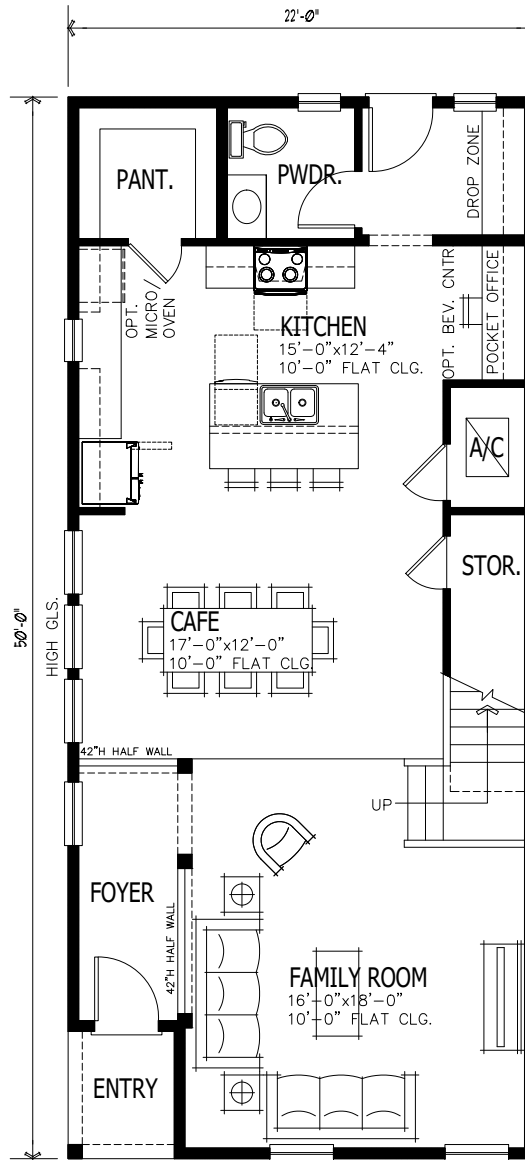

The Centre Floorplan: 2,115 sq. ft.
3 bedrooms & 2.5 baths

A1 Main Floor Plan

A1 Upper Floor Plan

Square footage is subject to change prior to final plans being issued and contracts executed.