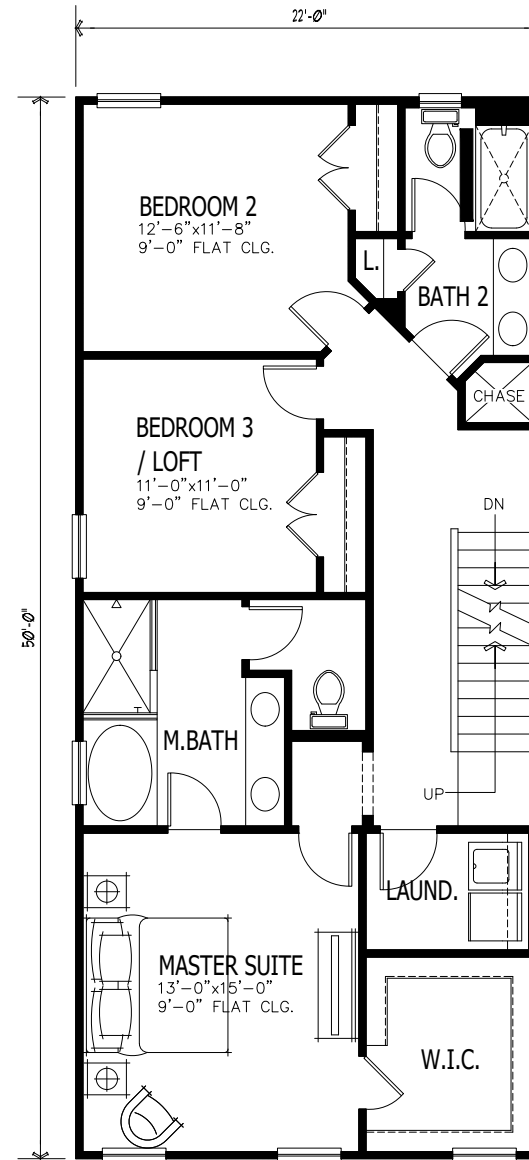

The Centre Floorplan: 2,115 sq. ft.
3 bedrooms & 2.5 baths

A1 Main Floor Plan

A1 Upper Floor Plan

Square footage is subject to change prior to final plans being issued and contracts executed.