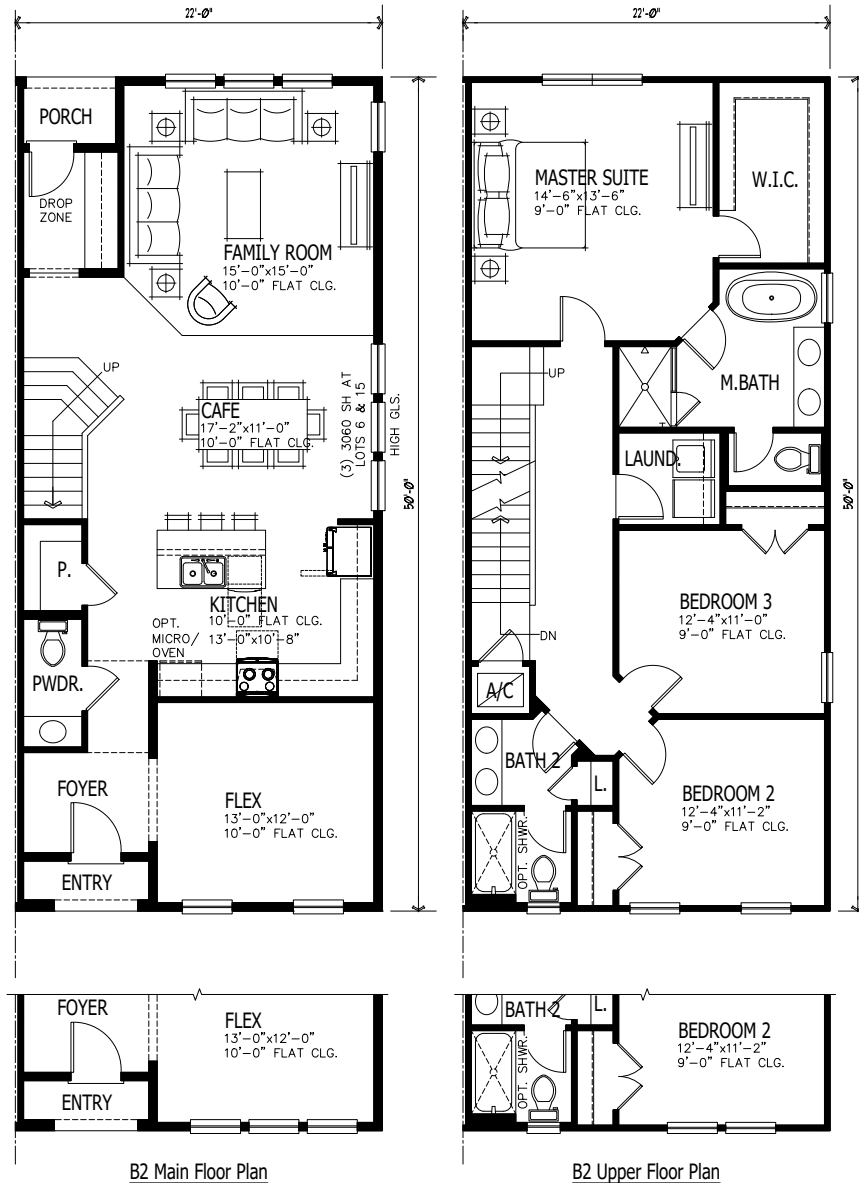

The Beech Floorplan: 2,077 sq. ft.

3 bedrooms & 2.5 baths

Square footage is subject to change prior to final plans being issued and contracts executed.