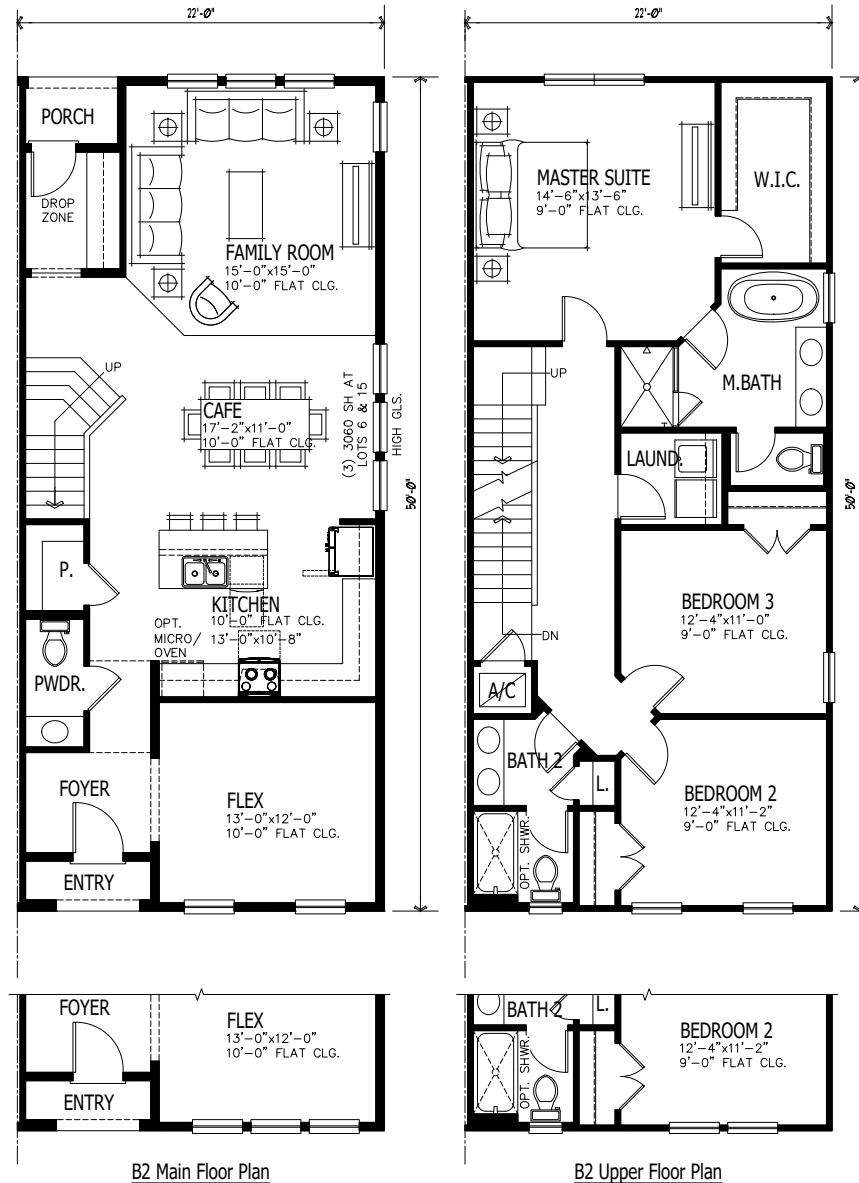

# The Beech Floorplan: 2,077 sq. ft.

## 3 bedrooms & 2.5 baths

Square footage is subject to change prior to final plans being issued and contracts executed.