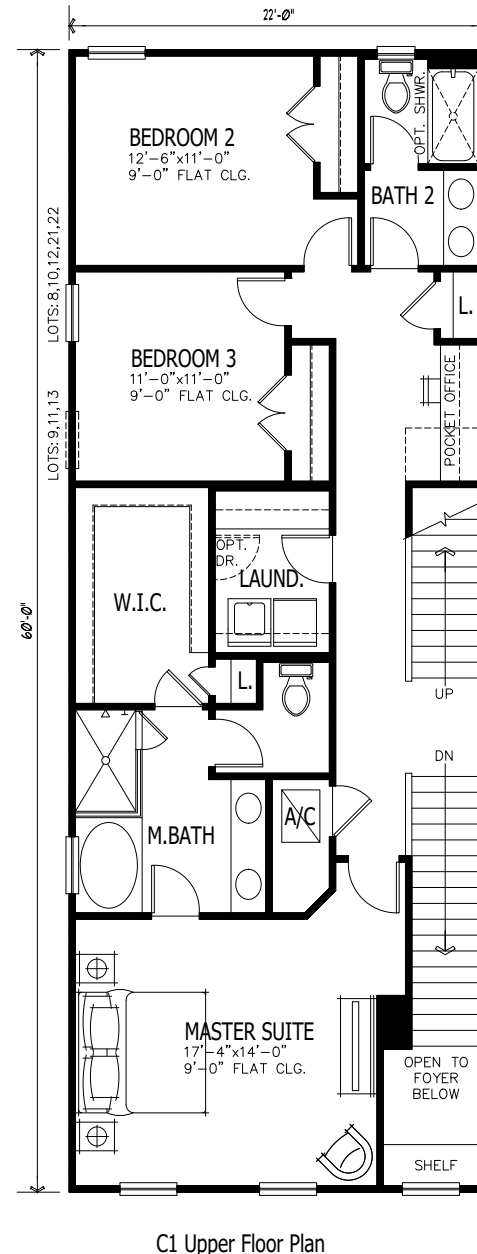

The Alachua Floorplan: 2,058 sq. ft.

3 bedrooms & 2.5 baths

Square footage is subject to change prior to final plans being issued and contracts executed.