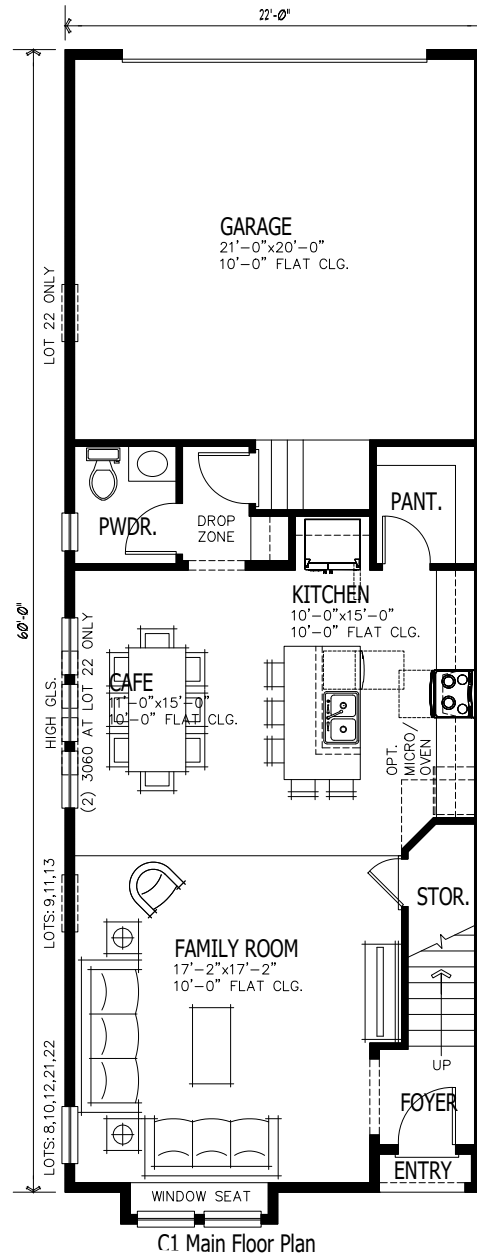

The Alachua Floorplan: 2,058 sq. ft.

3 bedrooms & 2.5 baths

Square footage is subject to change prior to final plans being issued and contracts executed.