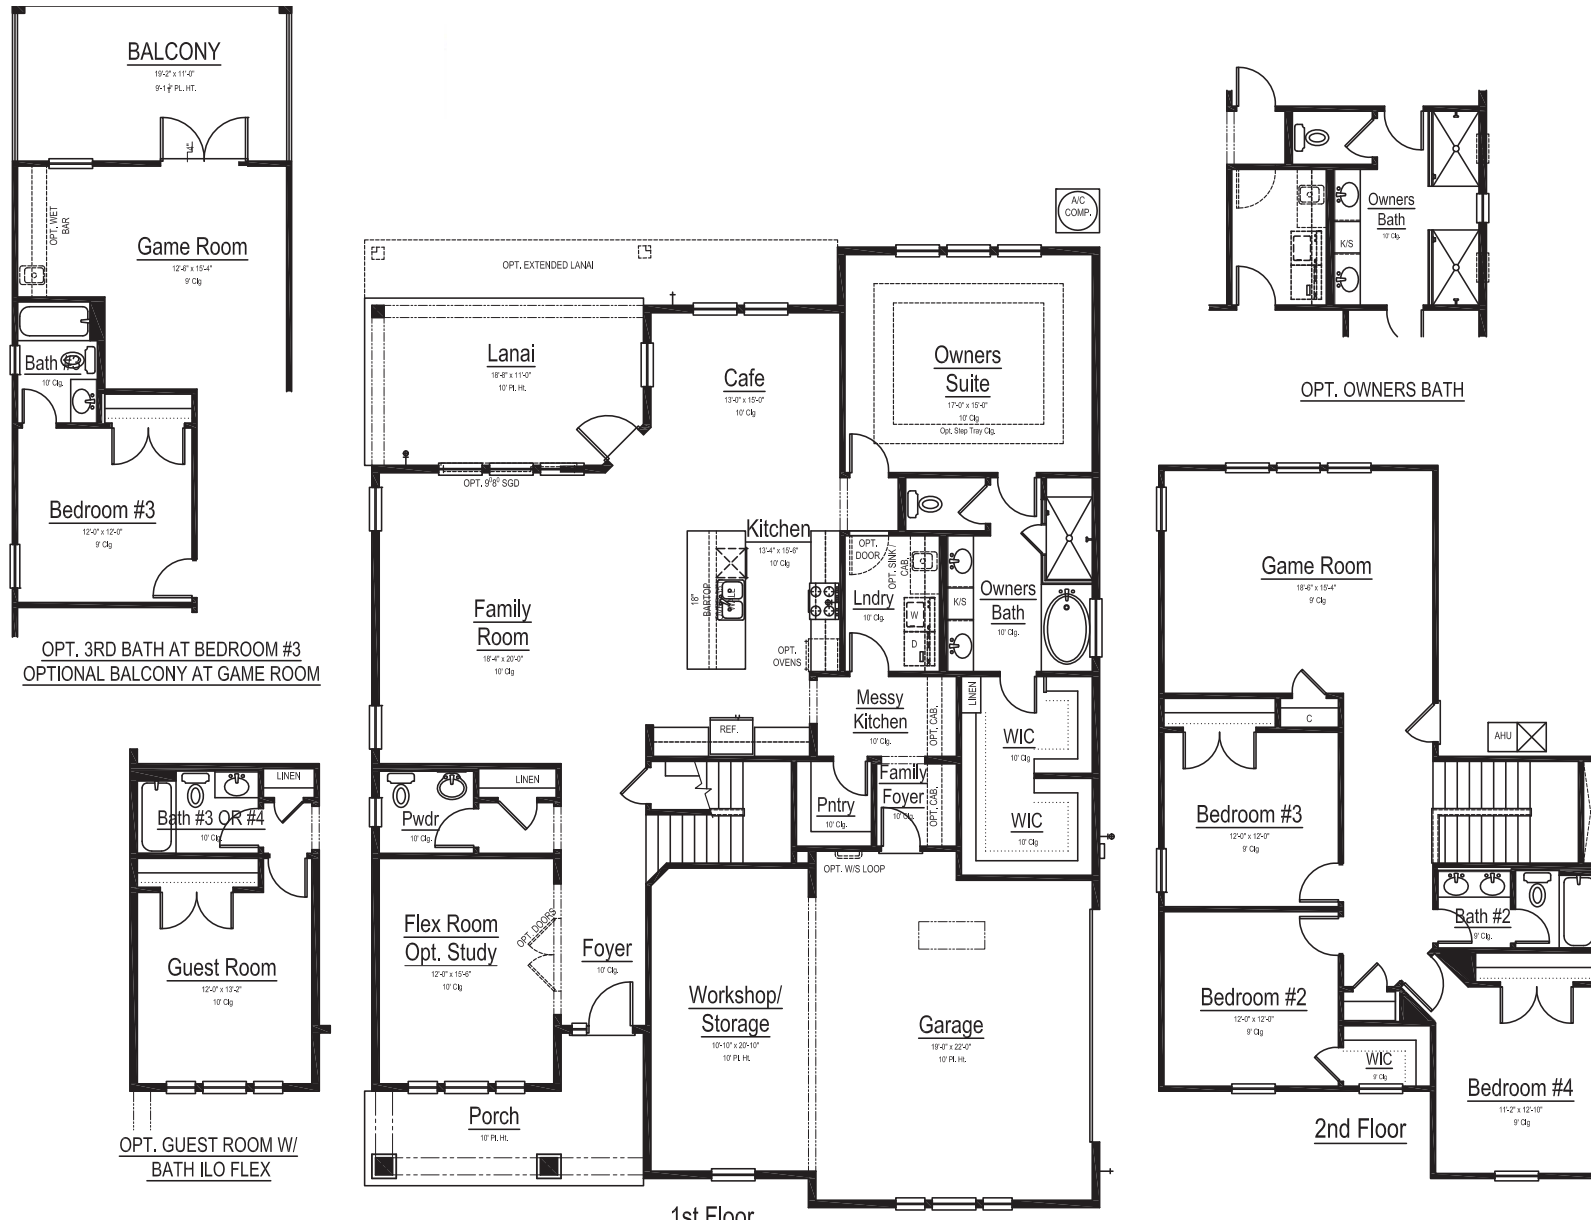

The Margie Floorplan: 3,143 sq. ft.

Craftsman
A

Coastal
B

The Margie Floorplan: 3,143 sq. ft.

3 bedrooms & 3 baths

Square footage is subject to change prior to final plans being issued and contracts executed.